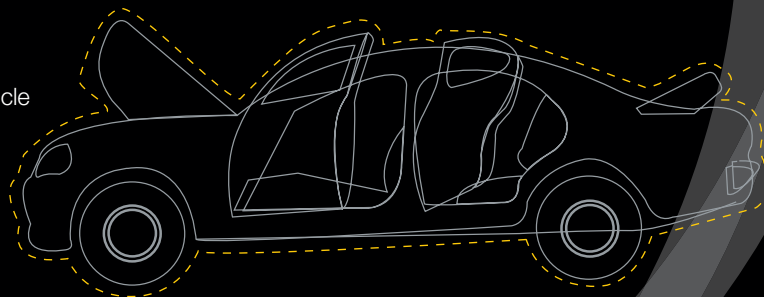

Six Star Electronic Rust Unit

Rust is an electrochemical reaction on metal that occurs when air, moisture and dust combine. All vehicles are exposed to these types of elements, even when garaged. Your vehicle is made from steel which is comprised of iron particles, metal impurities and free electrons. Under normal conditions, the metals of your vehicle are stable, however when the introduction of environmental factors such as water and oxygen occur on the vehicle, it causes a chemical reaction that results in rust. Electronic Rust Protection is a proven product which is fundamentally used by industries all over the world. Electronic Rust Protection has become so advanced it is now considered a necessity on Government equipment, Defence Force Machinery along with shipping, mining, marine, farming, and automotive industries.

Six Stars Electronic Rust unit protects your car by forming an invisible field of electronic currents which disrupts the flow of electrons on the vehicles metal.

Benefits:

- Advanced Technology
- Neutralises any existing rust
- Prevents scratches and stone chips from rusting
- Electronic Rust Unit can be transferred onto your next vehicle
- 100% all over protection
- Non Toxic
- Environmentally Kind
- LIFETIME WARRANTY*